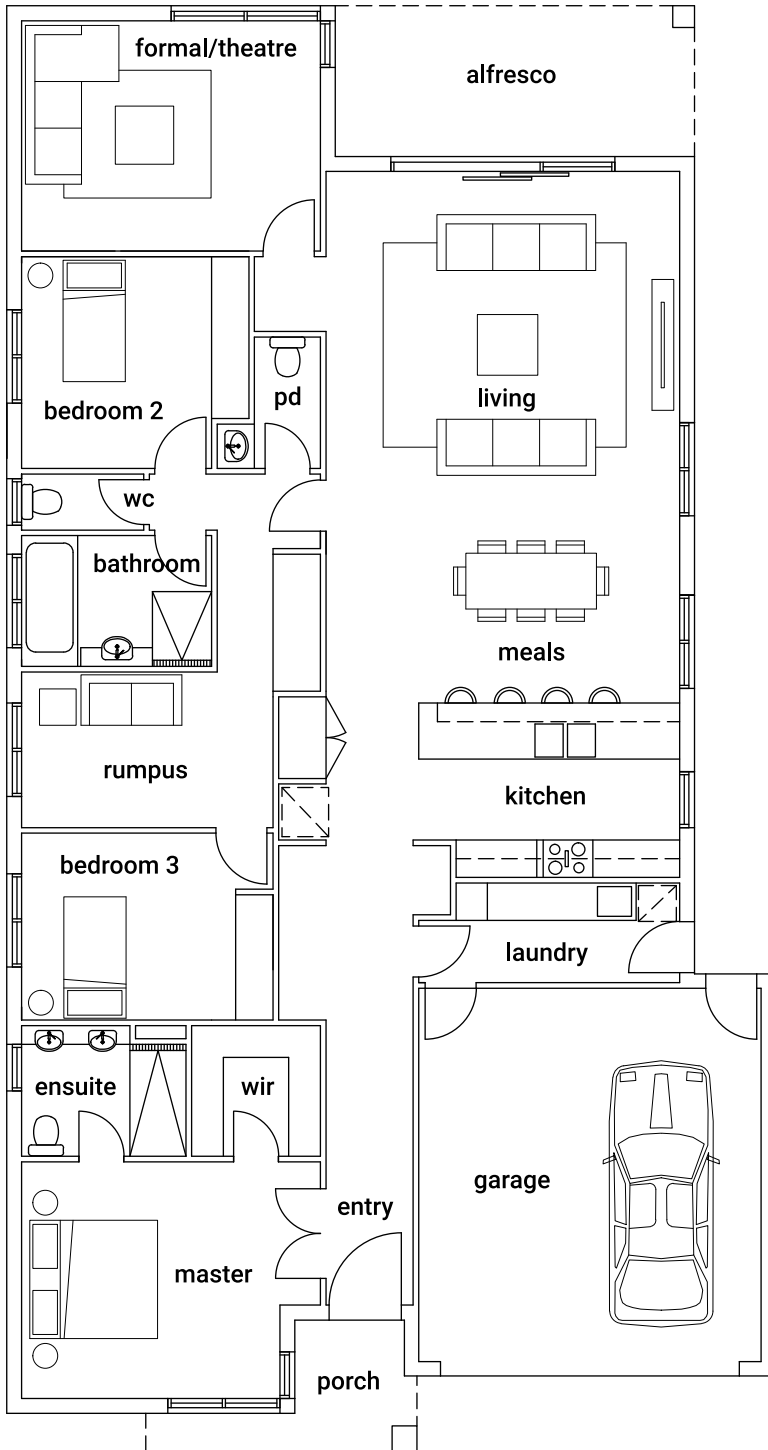

Simplicity can be the greatest sophistication. The Noble 26 is a clever exercise in restraint, creating a contemporary pared-back take on the family home with plenty of room to move and grow. While the Mode 2 facade evokes a more modernist aesthetic, with stylish vertical slatted timber accents and a raised ceiling with expansive highlight windows, ensuring this spacious home is always bright and airy. While an inviting outdoor dining area is a tribute to the laidback Australian lifestyle that will be put to use on those long summer evenings spent entertaining family and friends.

DIMENSIONS

Master	3.8 x 4.8 m
Bedroom 3	3.0 x 4.0 m
Rumpus	2.5 x 4.0 m
Bedroom 2	3.4 x 3.6 m
Formal	3.7 x 4.8 m
Living	5.4 x 5.7 m
Meals	3.1 x 5.7 m
Kitchen	2.8 x 5.7 m
Garage	6.0 x 5.5 m
Alfresco	2.4 x 5.7 m

OVERALL DIMENSIONS

Overall Length	22.6 m
Overall Width	12.35 m
Total House Area	258 sq/m